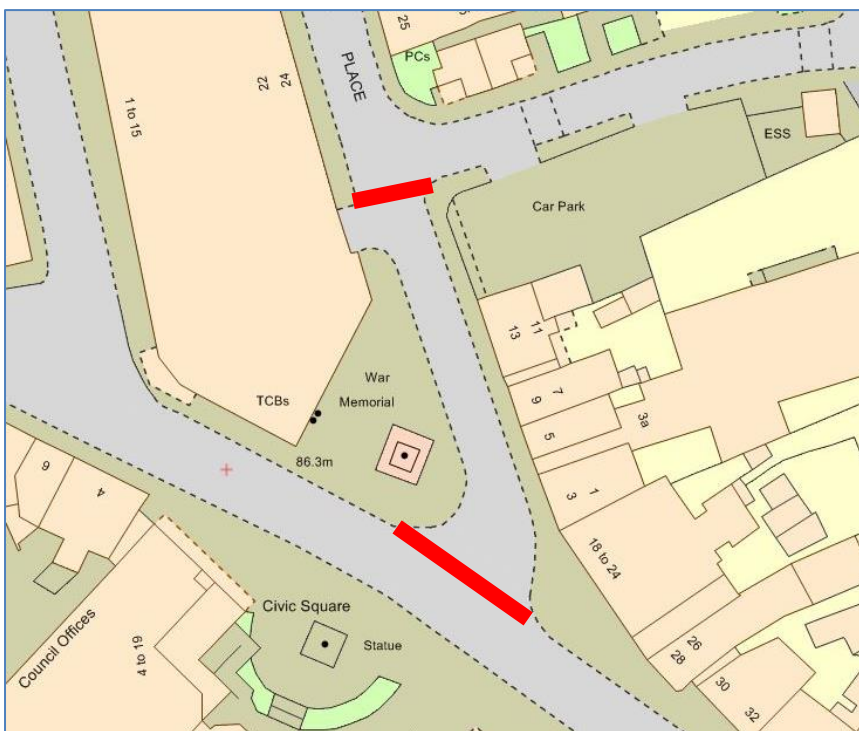

ROAD TRAFFIC REGULATION ACT 1984: SECTION 16

East Lothian Council hereby give notice under Section 16 of the Road Traffic Regulation Act 1984, as amended, that for the reason set out in Section 16A(2) of that act the following restrictions will be introduced:

CHRISTMAS LIGHTS, WINTON PLACE, TRANENT TTRO 482/22/GM

| Road Closure | | | |
|---|--|--|--|
| REASON | EXTENT | DURATION | |
| | | FROM | TO |
| Christmas Lights Switch On | Winton Place, from its junction with Lindores Drive to its junction with the High Street, as shown on map below. | Sunday 27 th November 2022 | Sunday 27 th November 2022 |
| | | 17:00 | 18:00 |
| Pedestrian and emergency access to be maintained. | | | |