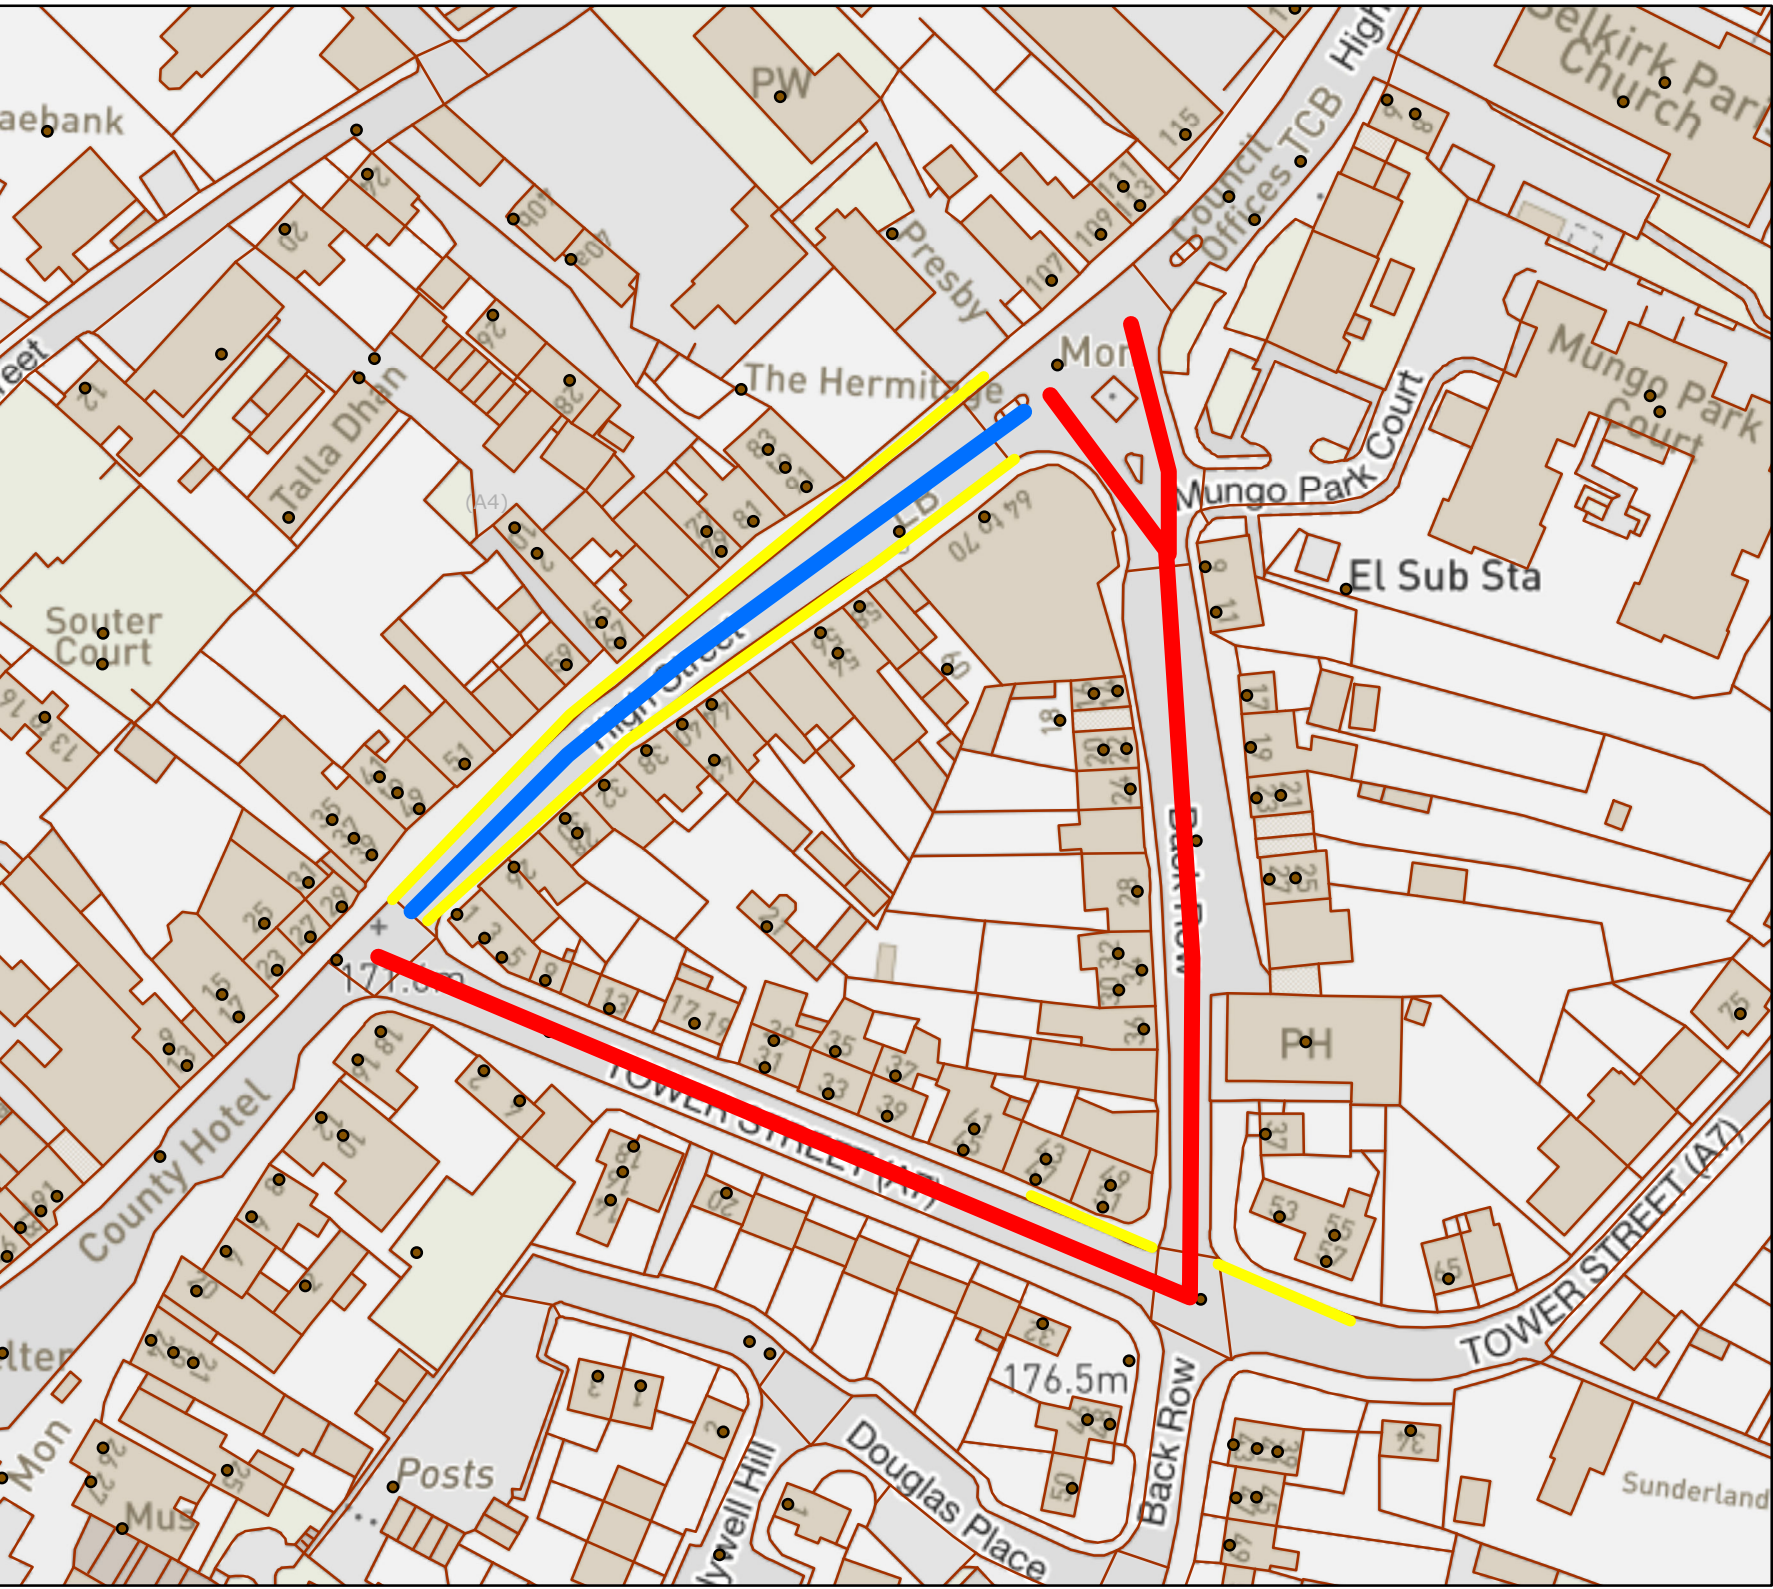

Scotts Selkirk High Street, Selkirk

Road Closure

Key:

- Blue line: Closure
- Red line: Alternative Route
- Yellow line: No Waiting

Reproduced by permission of Ordnance Survey on behalf of HMSO. © Crown copyright and database right 2015. All rights reserved. Ordnance Survey Licence number 100023423.